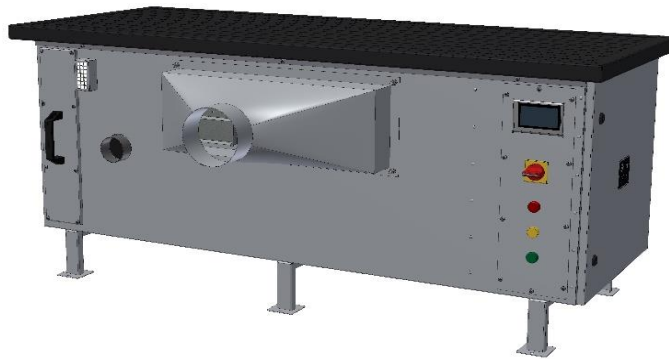

## Pressure Control Blower

Pressure control systems for foil cushion roofs

Roof areas up to 5,000 m<sup>2</sup>

Pressure range up to 3,000 pa

Galvanized Steel Plate

The blowers can be supplied in any RAL colour.

### Reliable in use - worldwide.

Nolting pressure control systems combine drying of the ambient air and increase in pressure with redundant fans, adsorption dryers (T) and memory-programmable control (wind, snow, pressure sensors).

Various system sizes are available as base configuration - can be combined and modified for very large roof areas and cushion volumes. By integration of an additional system component all pressure control blowers can be used for shading as well (movable middle layer in cushion).

-> pressure control blower)

DG-65 T / FU / SAS

DG-500 T