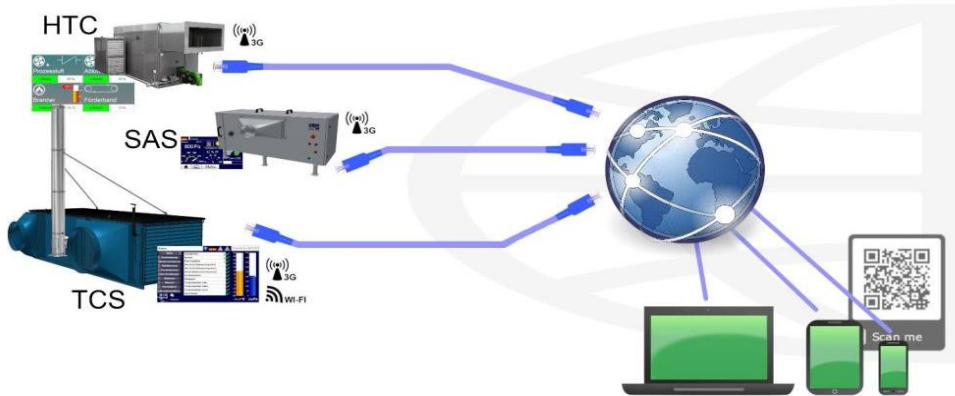

Easy access for Nolting control systems TCS, SAS, HTC