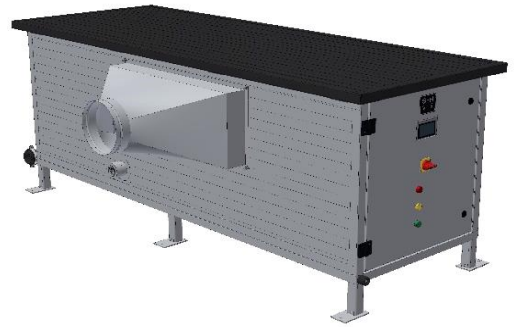

## Pressure control blower

Pressure control blowers for foil cushion roofs

Roof areas up to 5,000 m<sup>2</sup>

Pressure range up to 3,000 pa

Galvanized steel plate

DG-100 T

DG-100 T

DG-100 T