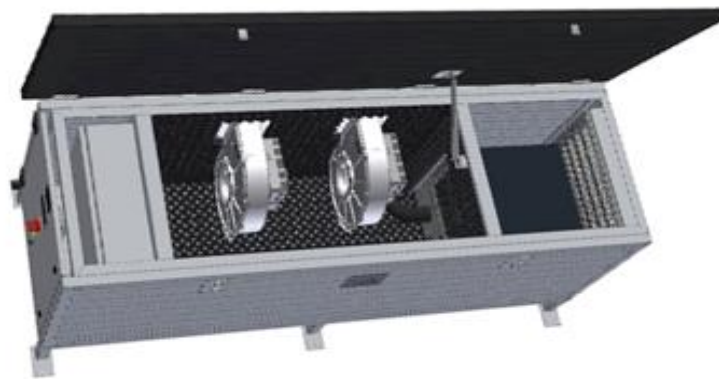

Various system sizes are available as base configuration - can be combined and modified for very large roof areas and cushion volumes. By integration of an additional system component all pressure control blowers can be used for shading as well (movable middle layer in cushion).

## Pressure control blower

Pressure control blowers for foil cushion roofs

Roof areas up to 5,000 m<sup>2</sup>

Pressure range up to 3,000 pa

Galvanized steel plate

DG-100 T

DG-100 T

DG-100 T